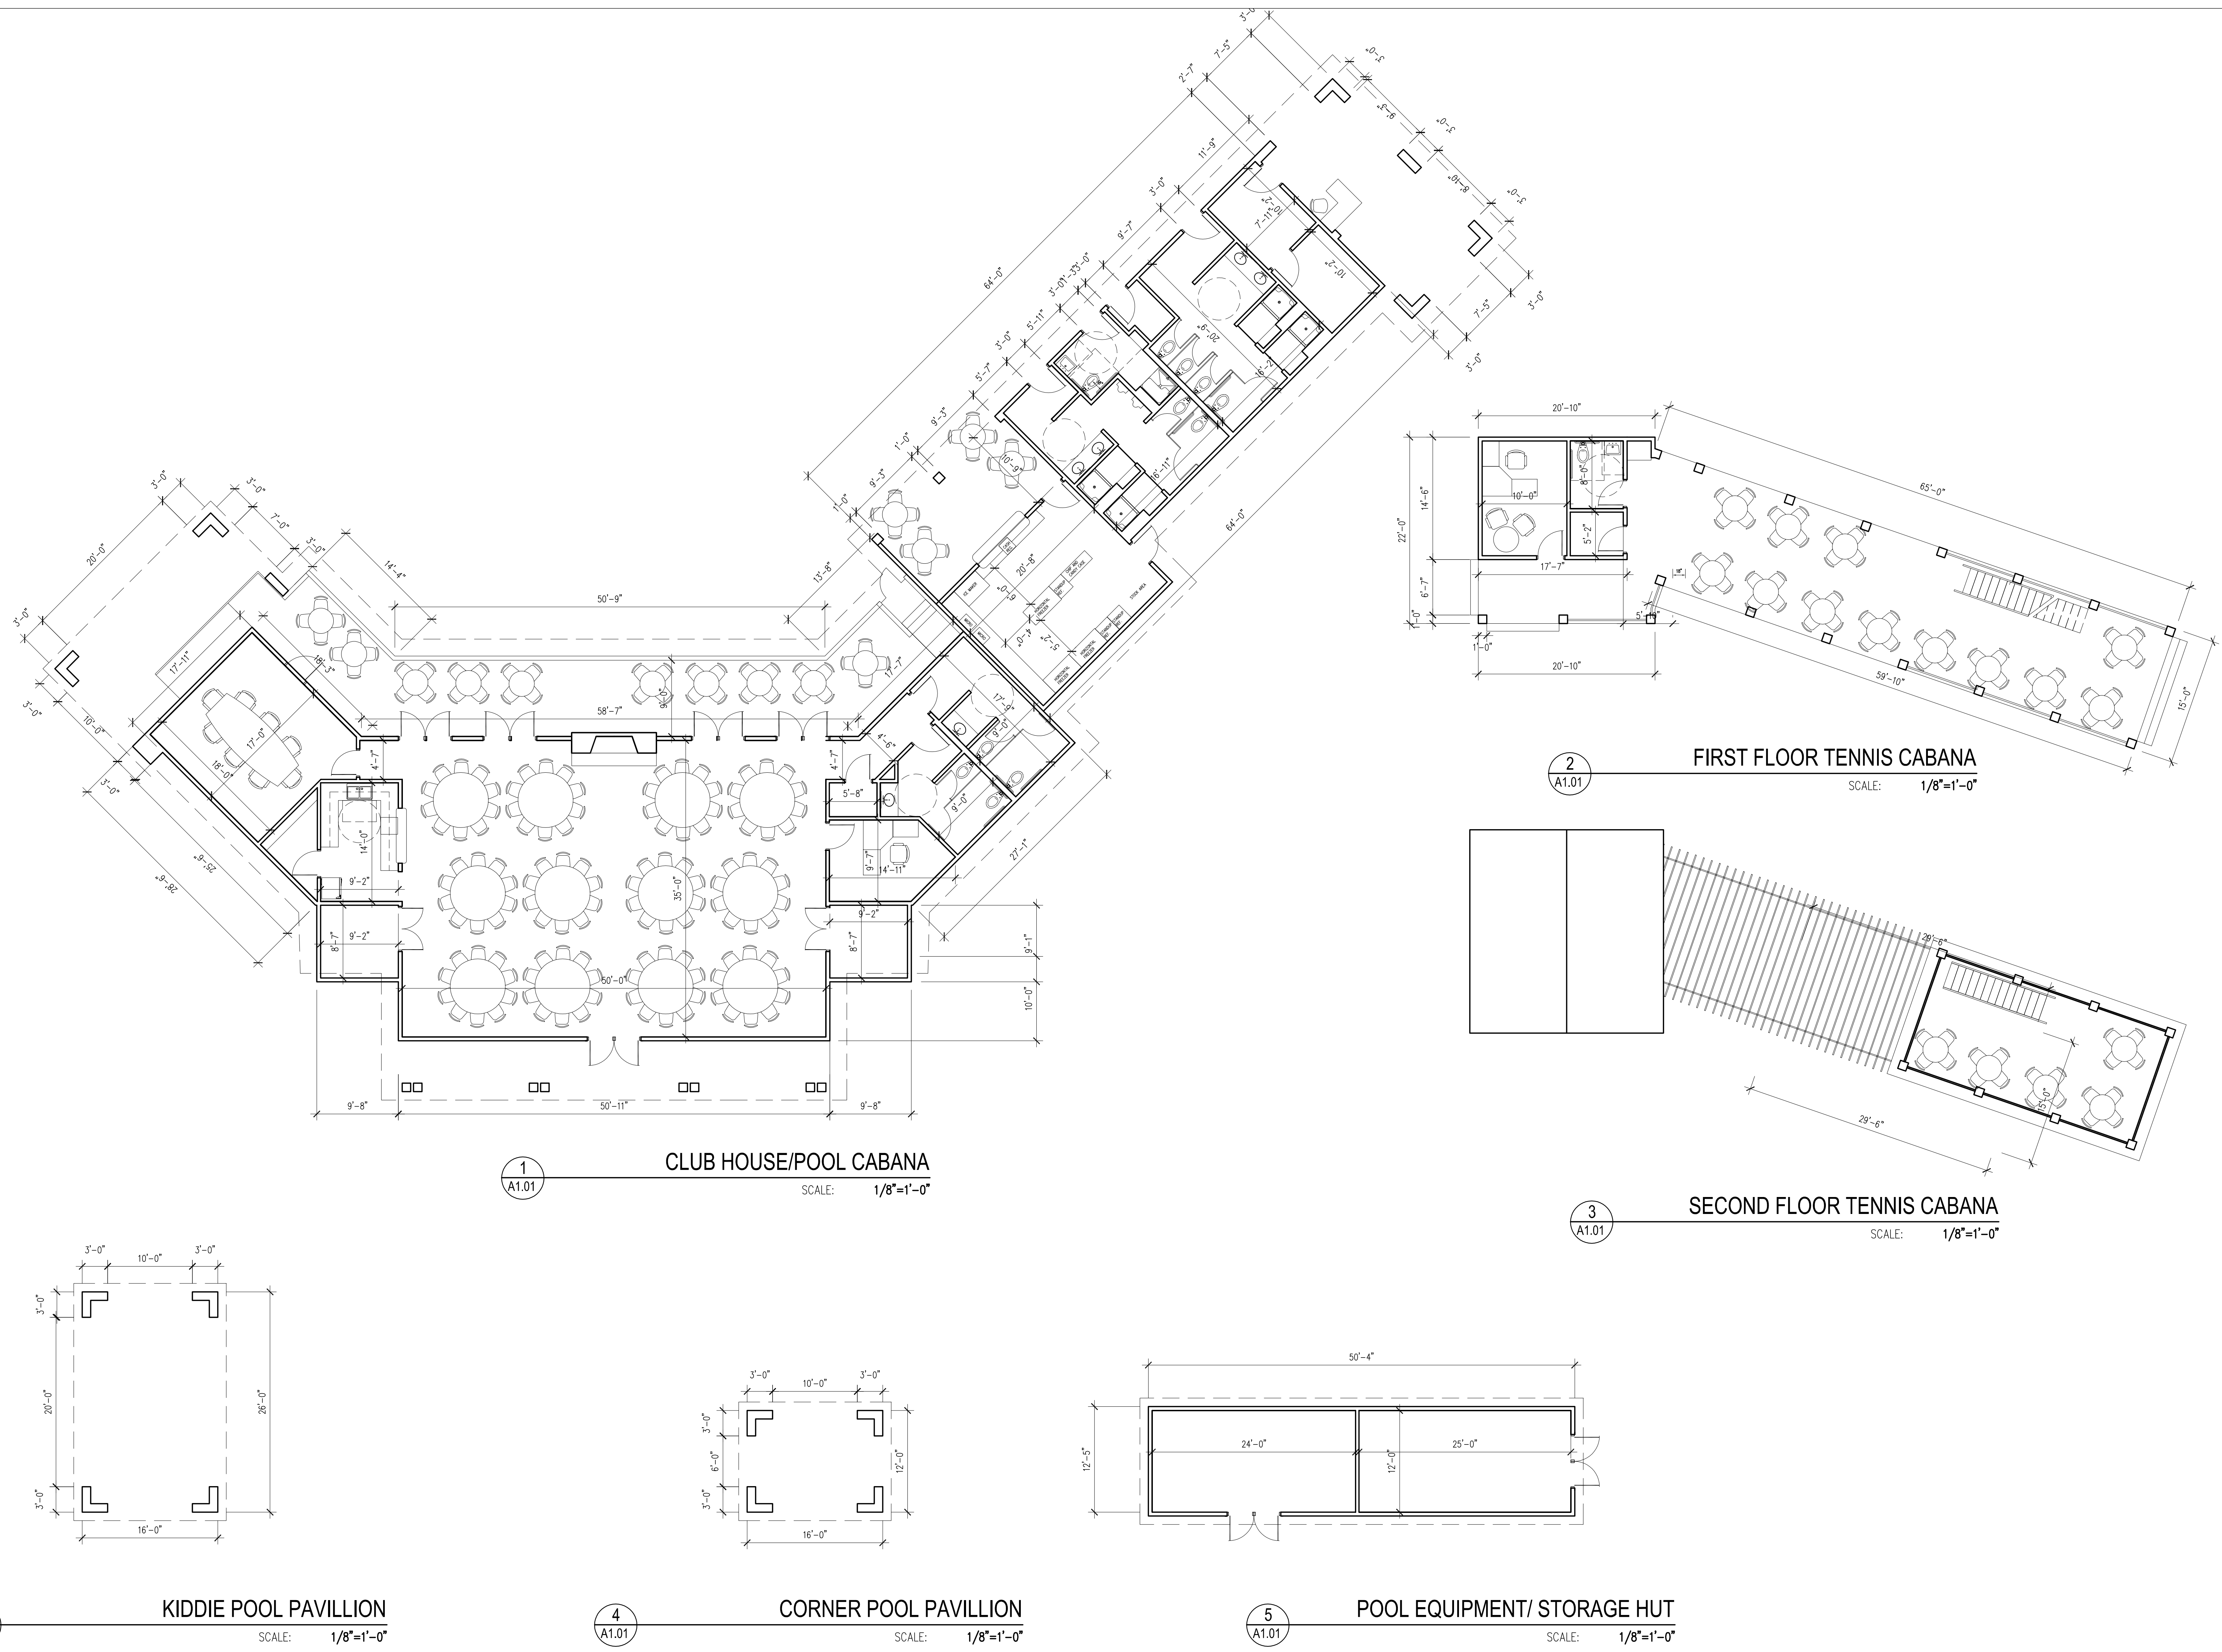

**WYNDYRUSH
RENOVATIONS**

FLOOR PLANS

XXXX, north carolina

PROJECT | xxxx
DATE | xxxx
DRAWN | xxxx
PATH |

copyright © BB+M ARCHITECTURE, PLLC
2009

REVISIONS		
Number	Date	Comment

FIRST FLOOR PLAN

1
A1.01
DRAWING TITLE
SCALE: FULL